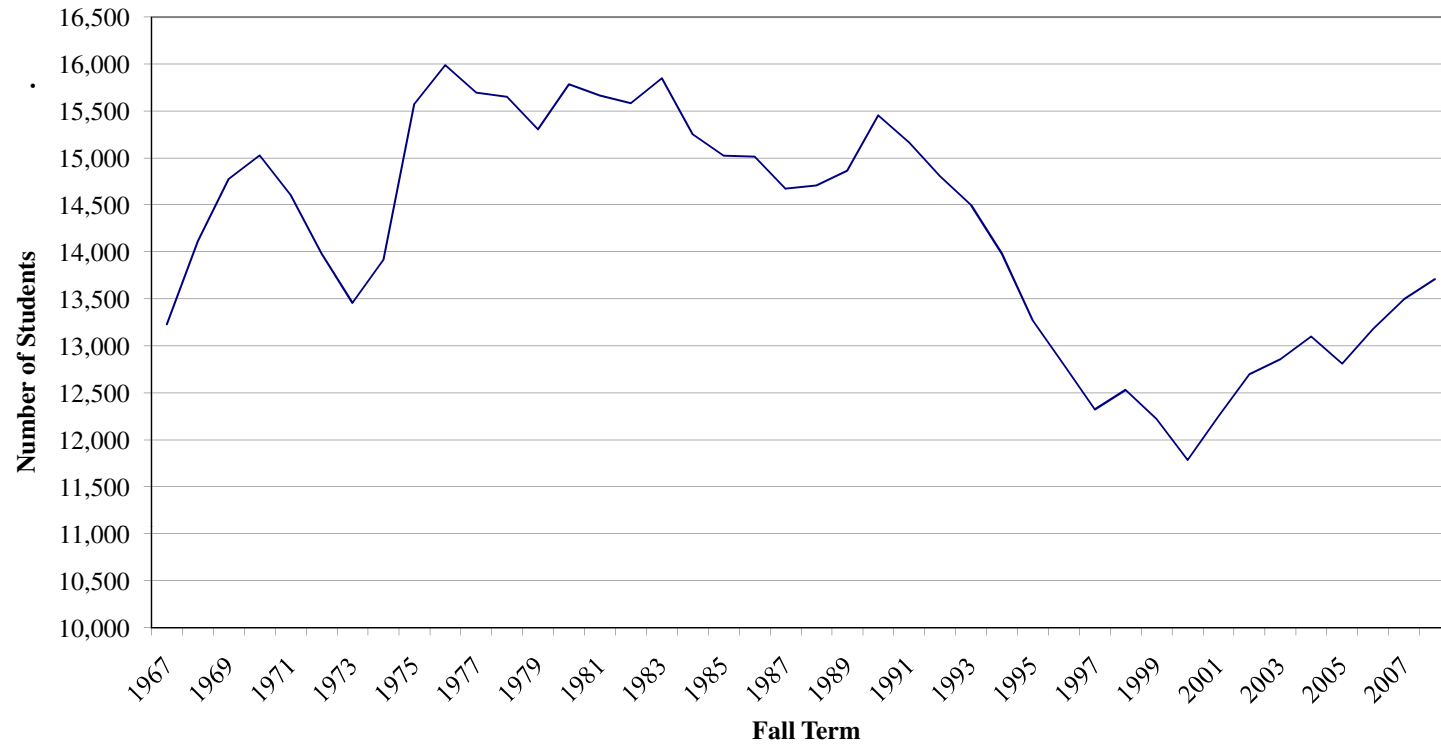

Youngstown State University

Preliminary Fall Term Enrollment Since Becoming State-Assisted in 1967

Fall Term	Number Enrolled	Fall Term	Number Enrolled	Fall Term	Number Enrolled	Fall Term	Number Enrolled
1967	13,232	1978	15,652	1989	14,864	2000	11,787
1968	14,115	1979	15,303	1990	15,454	2001	12,250
1969	14,777	1980	15,784	1991	15,164	2002	12,698
1970	15,030	1981	15,664	1992	14,806	2003	12,858
1971	14,606	1982	15,584	1993	14,501	2004	13,101
1972	13,988	1983	15,849	1994	13,979	2005	12,812
1973	13,458	1984	15,254	1995	13,273	2006	13,183
1974	13,917	1985	15,026	1996	12,801	2007	13,497
1975	15,573	1986	15,015	1997	12,324	2008	13,712
1976	15,898	1987	14,675	1998	12,533		
1977	15,696	1988	14,710	1999	12,222		