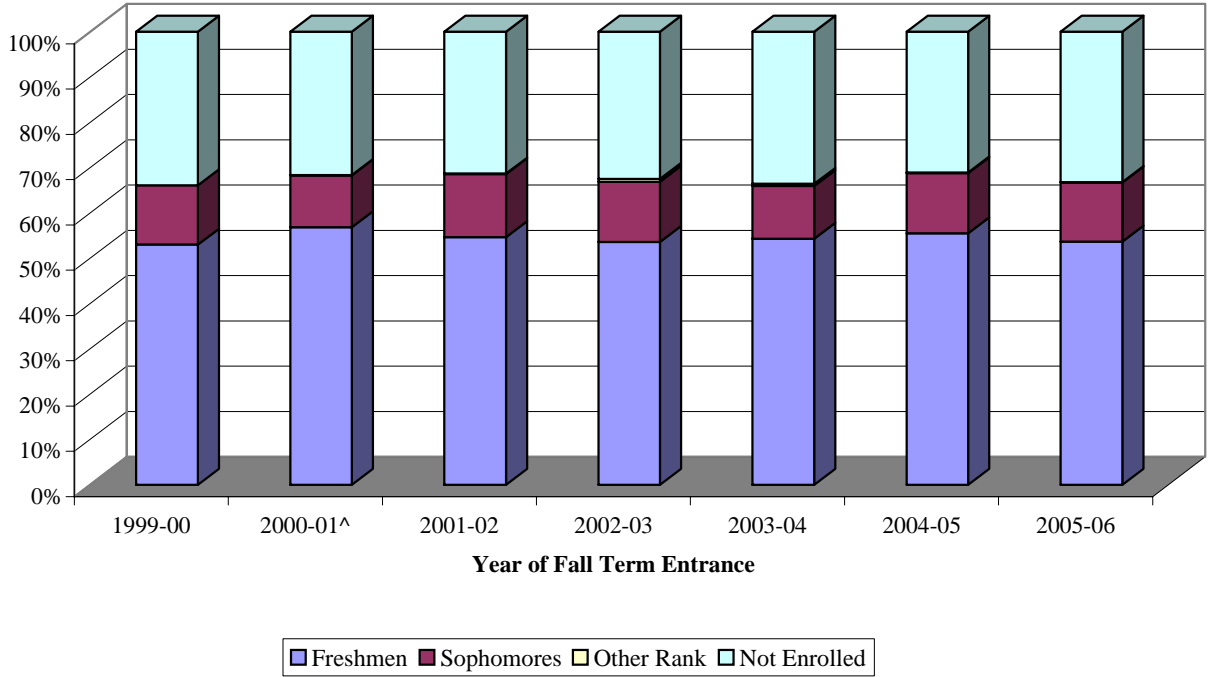

Youngstown State University

First-Time Freshmen*

One Year Later

Gross Progression of First-Time Freshmen Fall to Fall

	1999-00	2000-01^	2001-02	2002-03	2003-04	2004-05	2005-06
Freshmen	53.00%	56.87%	54.67%	53.60%	54.32%	55.54%	53.66%
Sophomores	13.09%	11.46%	13.92%	13.29%	11.62%	13.26%	13.11%
Other Rank	0.00%	0.05%	0.10%	0.61%	0.50%	0.15%	0.05%
Not Enrolled	33.91%	31.62%	31.31%	32.50%	33.57%	31.05%	33.18%

* First-Time Freshmen excludes current and former post-secondary option students from YSU or any other institution (e.g., excludes current/former SB 140 participants, early college, early admission option, etc.)