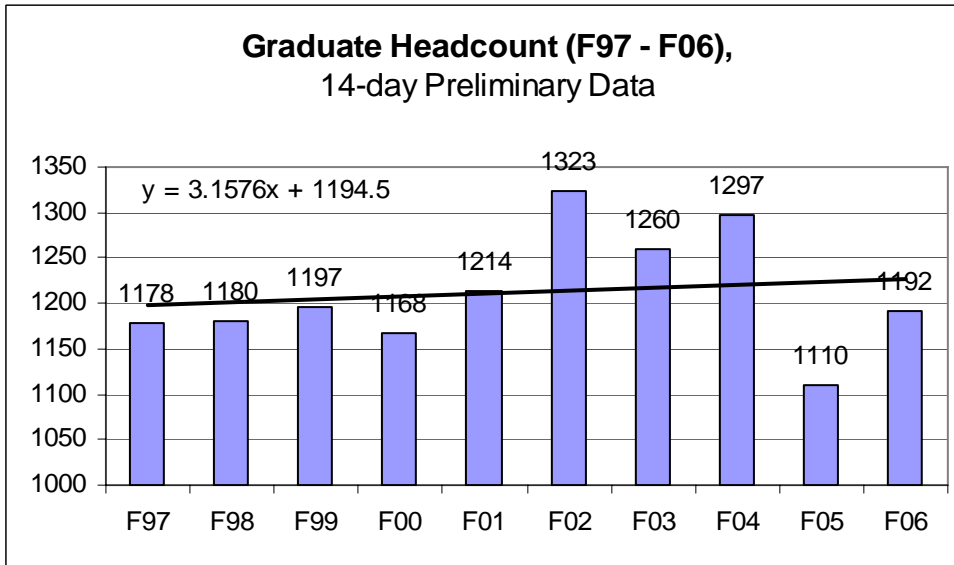

Graduate Enrollment Data Fall Semesters 1997 - 2006

Graduate Enrollment Data Fall Semesters 1997 - 2006