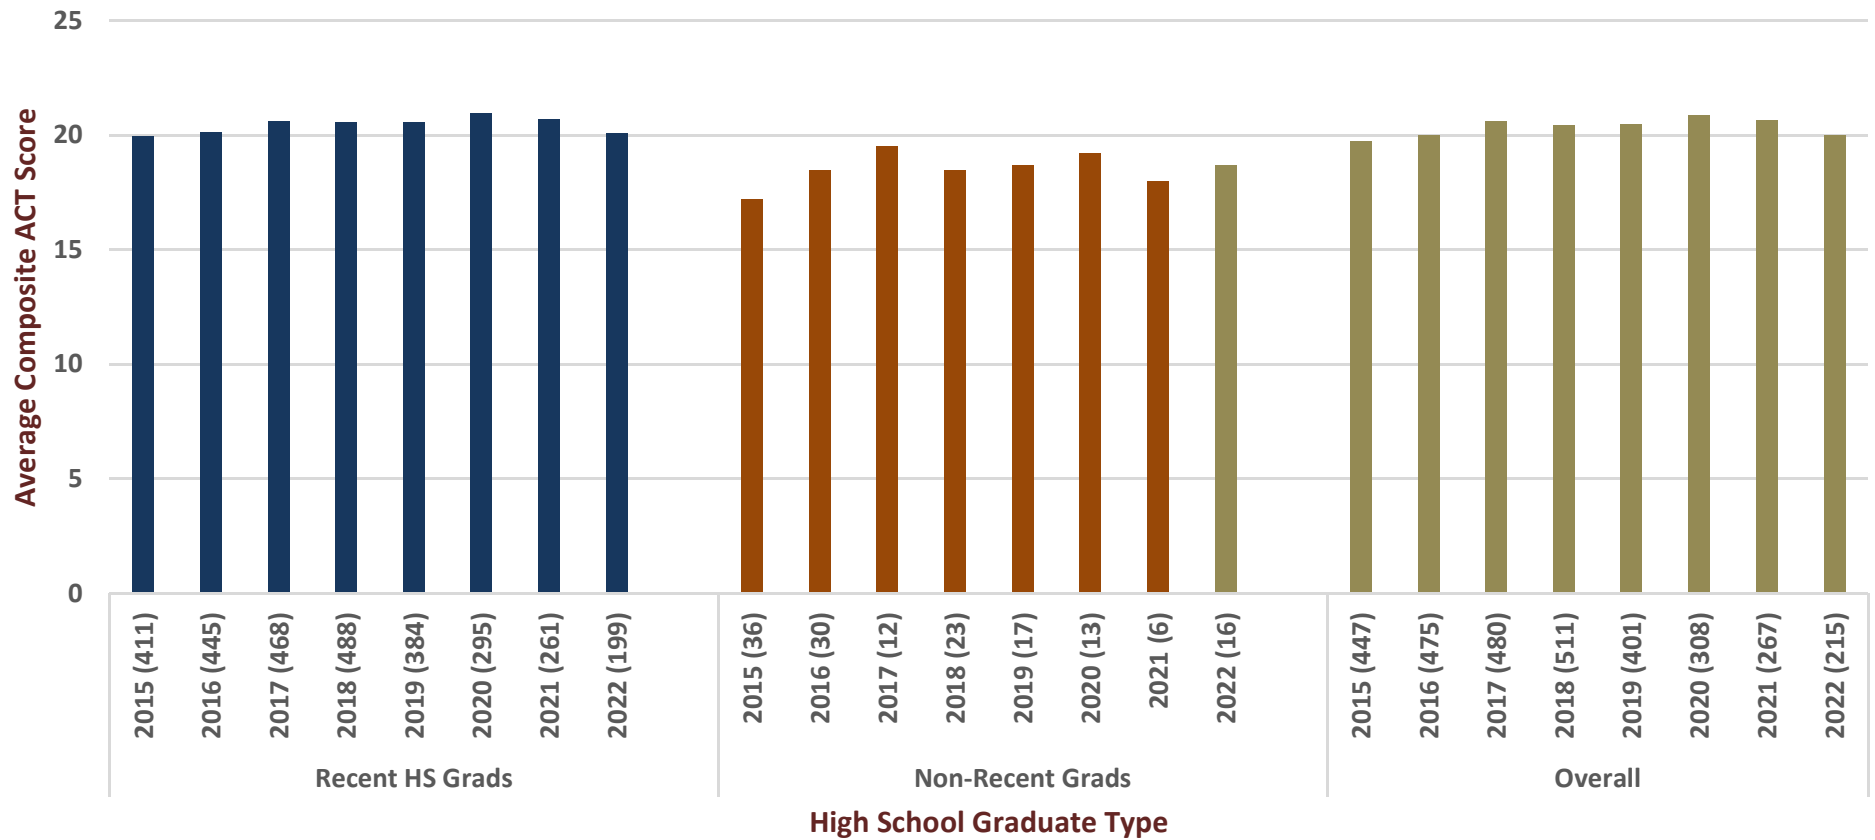

Youngstown State University
First-Time Undergraduate - Fall Term
Average Composite ACT Scores
Bitonte College of Health and Human Services

*The figures provided reflect the academic reorganization of 2020-2021.
 Sources: SORTEST (Banner) and YSU_IR_DATA_SETS.