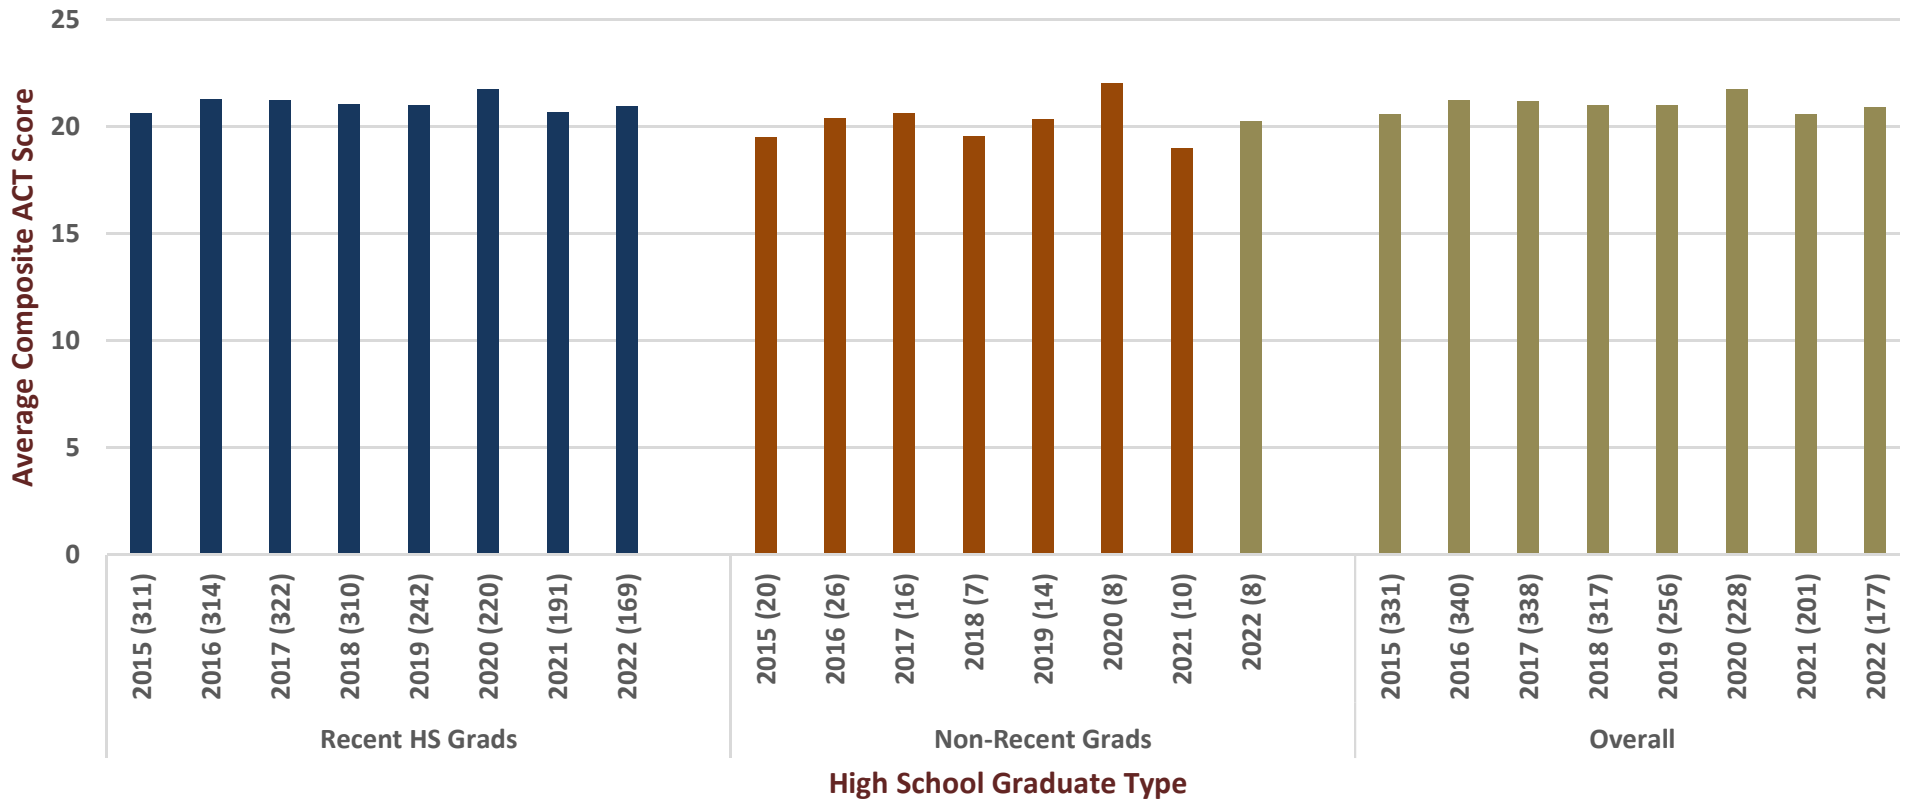

Youngstown State University
First-Time Undergraduate - Fall Term
Average Composite ACT Scores
Beeghly College of Liberal Arts, Social Sciences, and Education

*The figures provided reflect the academic reorganization of 2020-2021.
 Sources: SORTEST (Banner) and YSU_IR_DATA_SETS.