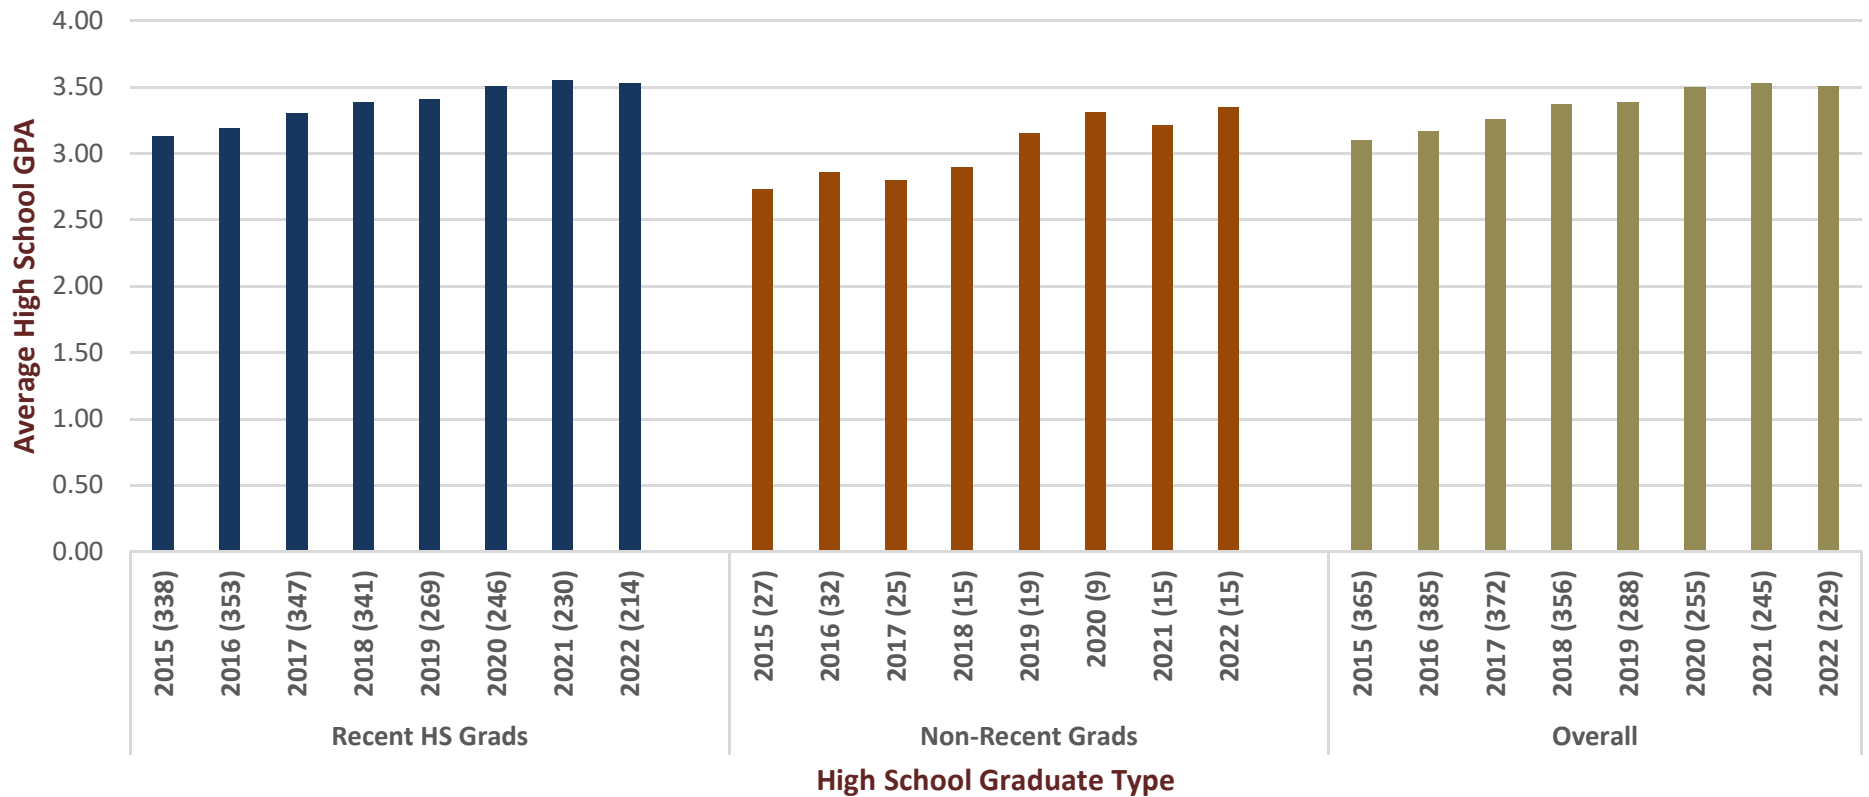

Youngstown State University
First-Time Undergraduate - Fall Term
Average High School GPA
Beeghly College of Liberal Arts, Social Sciences, and Education

*The figures provided reflect the academic reorganization of 2020-2021.
 Source: YSU_IR_DATA_SETS.